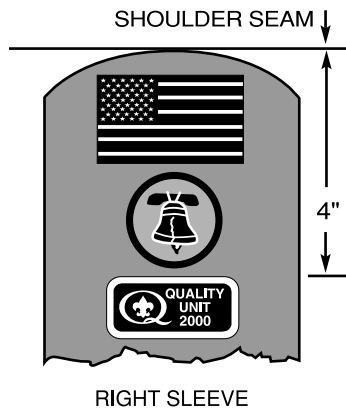

OFFICIAL PLACEMENT OF INSIGNIA WEBELOS UNIFORM

Right Sleeve: Wear U.S. flag, den numeral, and Quality Unit Award (if earned) as shown. Webelos Scouts may wear den emblem instead of den numeral. Only the most recently earned Quality Unit Award may be worn. If the pack elects, Webelos Scouts may wear the Webelos colors. Wear the Webelos colors immediately below and touching the U.S. flag if no den numeral is worn. If den numeral is worn, wear colors below and touching numeral. Wear activity badges on the colors if this option is elected.

Left Sleeve: Wear council patch and pack numeral as shown. The veteran unit insignia bar (25, 50, 55, or 60 years) is worn centered below the council patch and above the numeral, and touches both. Denner cord or assistant denner cord is worn over left shoulder.

Right Pocket: Temporary insignia must be centered on the pocket. Compass Points emblem for is fastened to button under flap of right pocket and flap rebuttoned. The National Summertime Award is pinned centered on the right pocket flap.