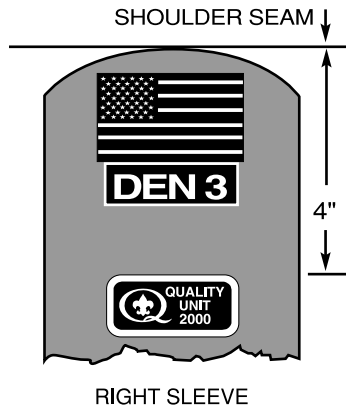

OFFICIAL PLACEMENT OF INSIGNIA WEBELOS UNIFORM

Right Sleeve: Wear U.S. flag, den numeral, and Quality Unit Award (if earned) as shown. Webelos Scouts may wear den emblem instead of den numeral. Only the most recently earned Quality Unit Award may be worn. If the pack elects, Webelos Scouts may wear the Webelos colors. Wear the Webelos colors immediately below and touching the U.S. flag if no den numeral is worn. If den numeral is worn, wear colors below and touching numeral. Wear activity badges on the colors if this option is elected.

Left Sleeve: Wear council patch and pack numeral as shown. The veteran unit insignia bar (25, 50, 55, or 60 years) is worn centered below the council patch and above the numeral, and touches both. Denner cord or assistant denner cord is worn over left shoulder.