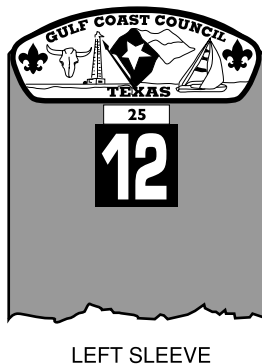

OFFICIAL PLACEMENT OF INSIGNIA WEBELOS UNIFORM

Right Sleeve: Wear U.S. flag, den numeral, and Quality Unit Award (if earned) as shown. Webelos Scouts may wear den emblem instead of den numeral. Only the most recently earned Quality Unit Award may be worn. If the pack elects, Webelos Scouts may wear the Webelos colors. Wear the Webelos colors immediately below and touching the U.S. flag if no den numeral is worn. If den numeral is worn, wear colors below and touching numeral. Wear activity badges on the colors if this option is elected.

Left Sleeve: Wear council patch and pack numeral as shown. The veteran unit insignia bar (25, 50, 55, or 60 years) is worn centered below the council patch and above the numeral, and touches both. Denner cord or assistant denner cord is worn over left shoulder.

Right Pocket: Temporary insignia must be centered on the pocket. Compass Points emblem for is fastened to button under flap of right pocket and flap rebuttoned. The National Summertime Award is pinned centered on the right pocket flap.

Left Pocket: Webelos Scouts wear only current badge of rank (Bobcat, Wolf, Bear, or Webelos badge) centered on pocket. Option: Webelos Scouts who have not earned the Tiger Cub rank may wear all rank badges earned with diamond-shaped Webelos badge. Arrow of Light Award is worn centered below pocket. Wear medals just above pocket seam, and service stars centered just above medals or knots, or 3/8 inch above seam if no medals are worn. Gold background disks are worn with service stars for Cub Scouting service, including Tiger Cub service. Not more than five medals may be worn. Wearing sequence for medals or knots is at the wearer's discretion. The only knots worn are the religious emblem knot and a lifesaving or meritorious award knot. The World Crest is worn centered between the left shoulder seam and the top of the left pocket.